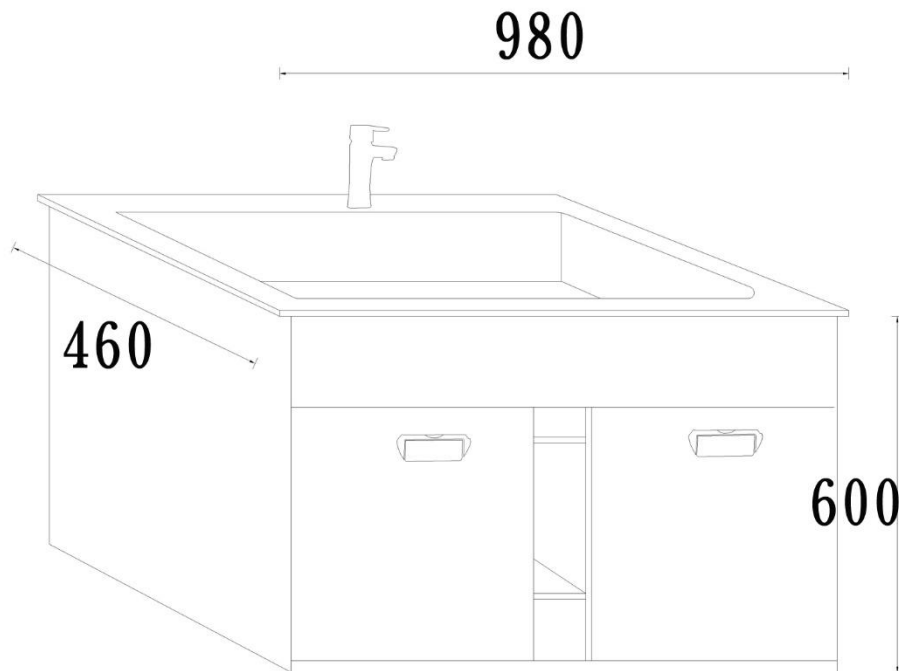

Brand : Queenswood, China
Name : Wall hung lavatory cabinet
Item Code : LC984660-CYO
Designer :
Color / Finish : 'CYO
Dimensions : Cabinet: 980 x 440 x 560mm
Basin: 1015 x 460 x 170mm

Product info:

- Wall hung lavatory cabinet with 2 soft-closing doors, with:
- WB982100-1 Sit-on Basin
- M30050G Rubber Seal x2